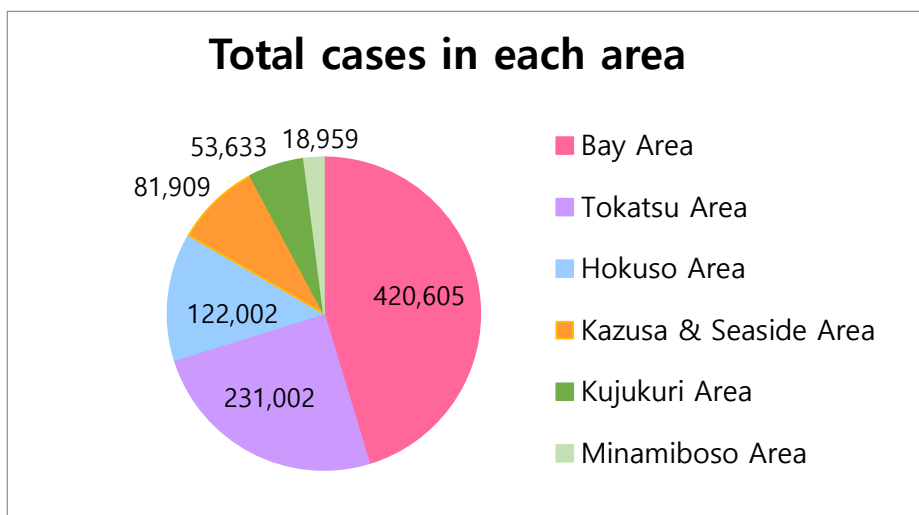

Updates on Covid-19 in Chiba

Last update : March 9, 2023

Last update : September 26, 2022

More Information

<https://www.pref.chiba.lg.jp/shippei/press/2019/ncov-index.html>