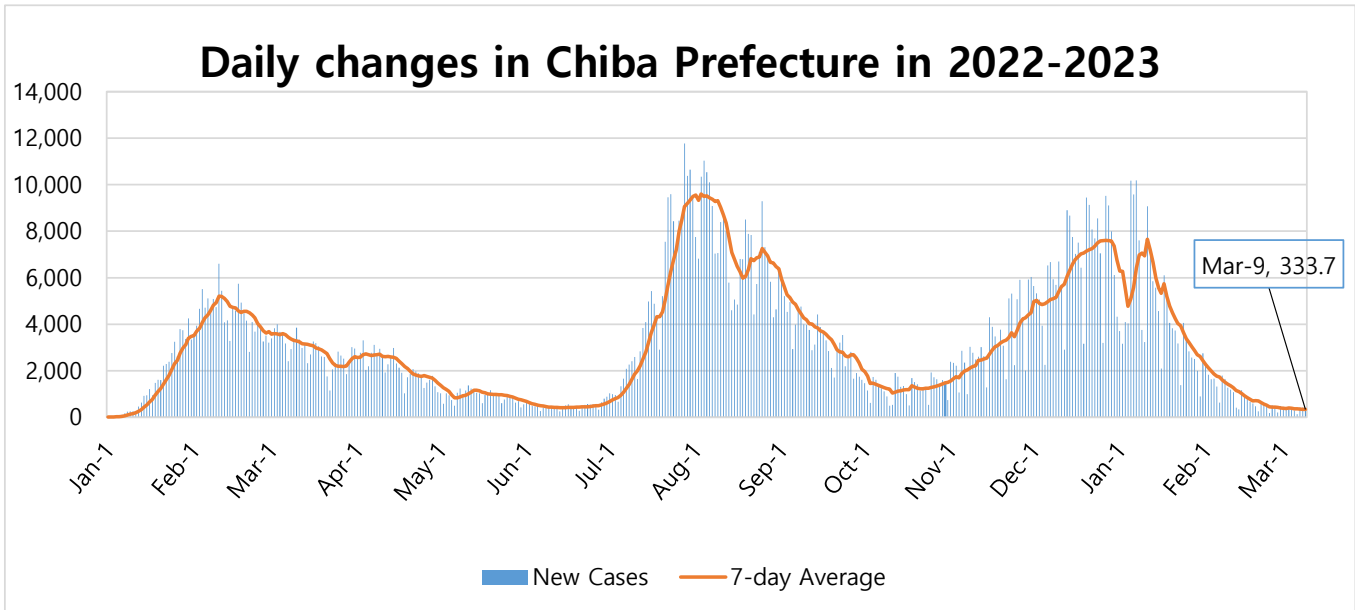

Updates on Covid-19 in Chiba

Last update : March 9, 2023

Last update : September 26, 2022

More Information

<https://www.pref.chiba.lg.jp/shippei/press/2019/ncov-index.html>